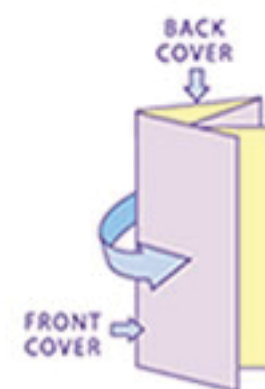

**RED LINE is cut line**

Finish product will be cut to this line

**BLUE LINE is end of bleed line**

Background art should extend to this line

**GREEN LINE is safety line**

All important artwork should be inside this area  
to avoid getting cut off and to stay within folded panels

**PURPLE LINE is fold line**

FOLD LINE

**INSIDE  
PANEL**

4.21875" panel size  
(smaller than Front/Back panels)

**INSIDE  
PANEL**

4.21875" panel size  
(smaller than Front/Back panels)

**Double Parallel Fold  
Front Page**

Finished Size: 17"x 11"

With Bleed: 17.125 x 11.125"

Leave 1/8 (0.125") total bleed

1/16" (0.0625") on all sides

**DOUBLE PARALLEL FOLD**

FOLD LINE

**OUTSIDE  
BACK  
PANEL**

4.28125" panel size  
(same as Front panel)

FOLD LINE

**OUTSIDE  
FRONT  
PANEL**

4.28125" panel size  
(same as Back Panel)

**RED LINE is cut line**

Finish product will be cut to this line

**BLUE LINE is end of bleed line**

Background art should extend to this line